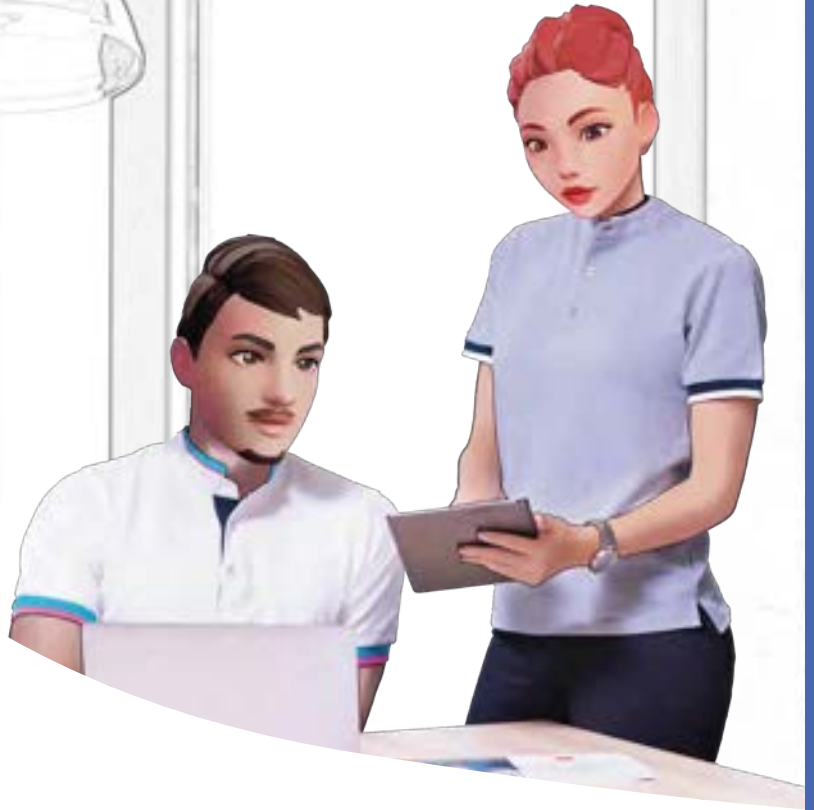

SIZE	SHOULDER	CHEST	SLEEVE	LENGTH
XS	15"	36"	7.5"	25"
S	16"	38"	8"	26"
M	17"	40"	8.5"	27"
L	18"	42"	9"	28"
XL	19"	44"	9.5"	29"
2XL	20"	46"	10"	30"
3XL	21"	48"	10.5"	31"

Sizes may vary +/- 5% from the actual product.