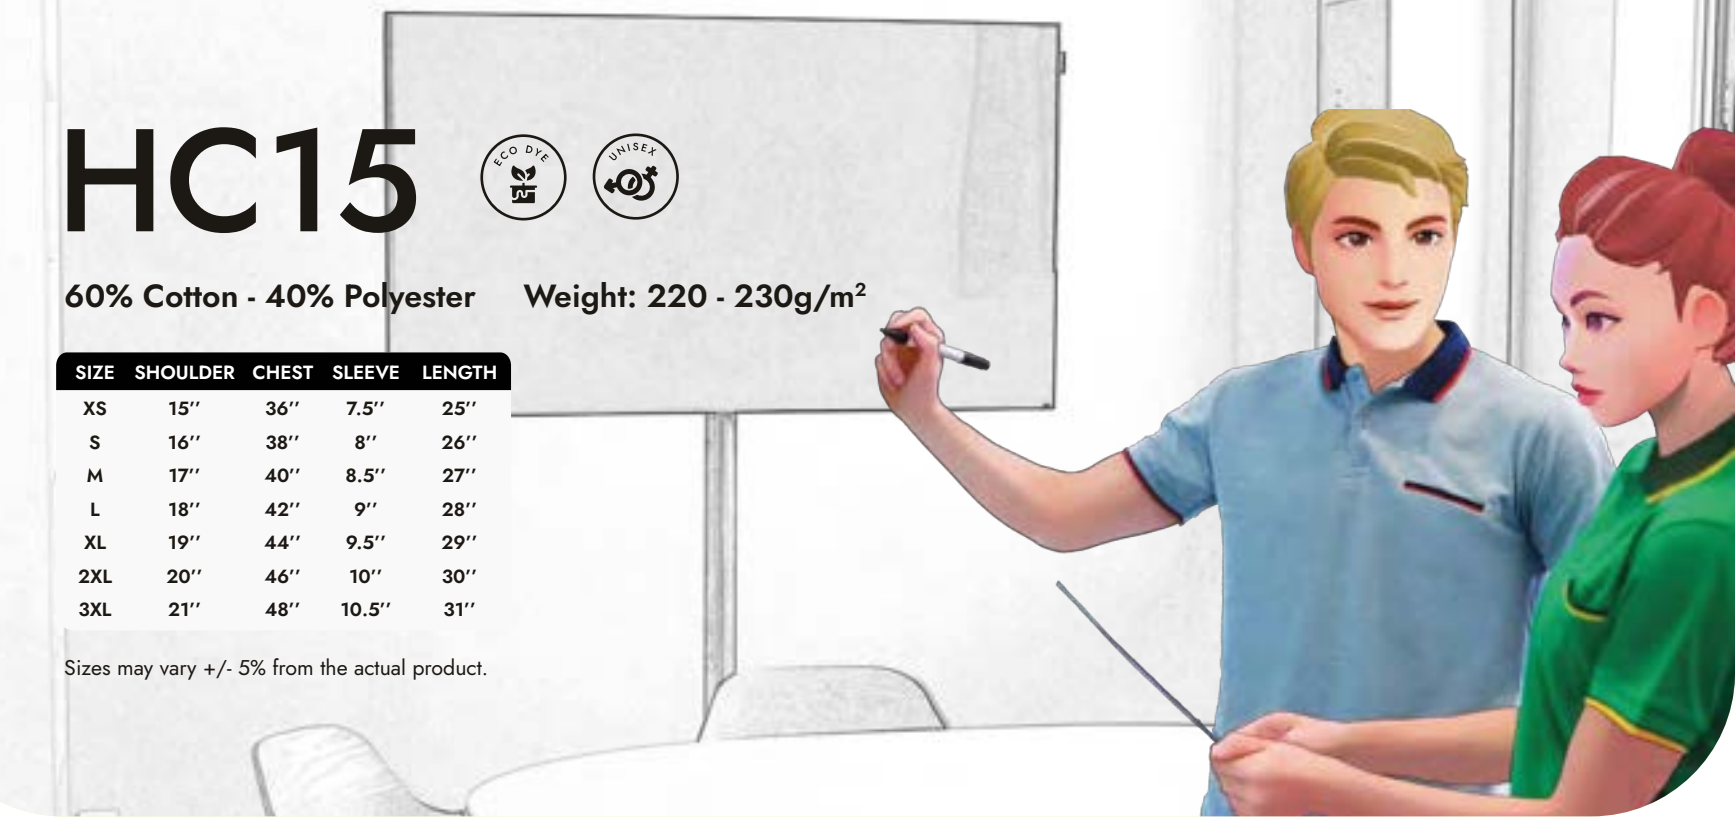

HC15

60% Cotton - 40% Polyester

Weight: 220 - 230g/m²

SIZE	SHOULDER	CHEST	SLEEVE	LENGTH
XS	15"	36"	7.5"	25"
S	16"	38"	8"	26"
M	17"	40"	8.5"	27"
L	18"	42"	9"	28"
XL	19"	44"	9.5"	29"
2XL	20"	46"	10"	30"
3XL	21"	48"	10.5"	31"

Sizes may vary +/- 5% from the actual product.

HC 1502

Black / Red / White