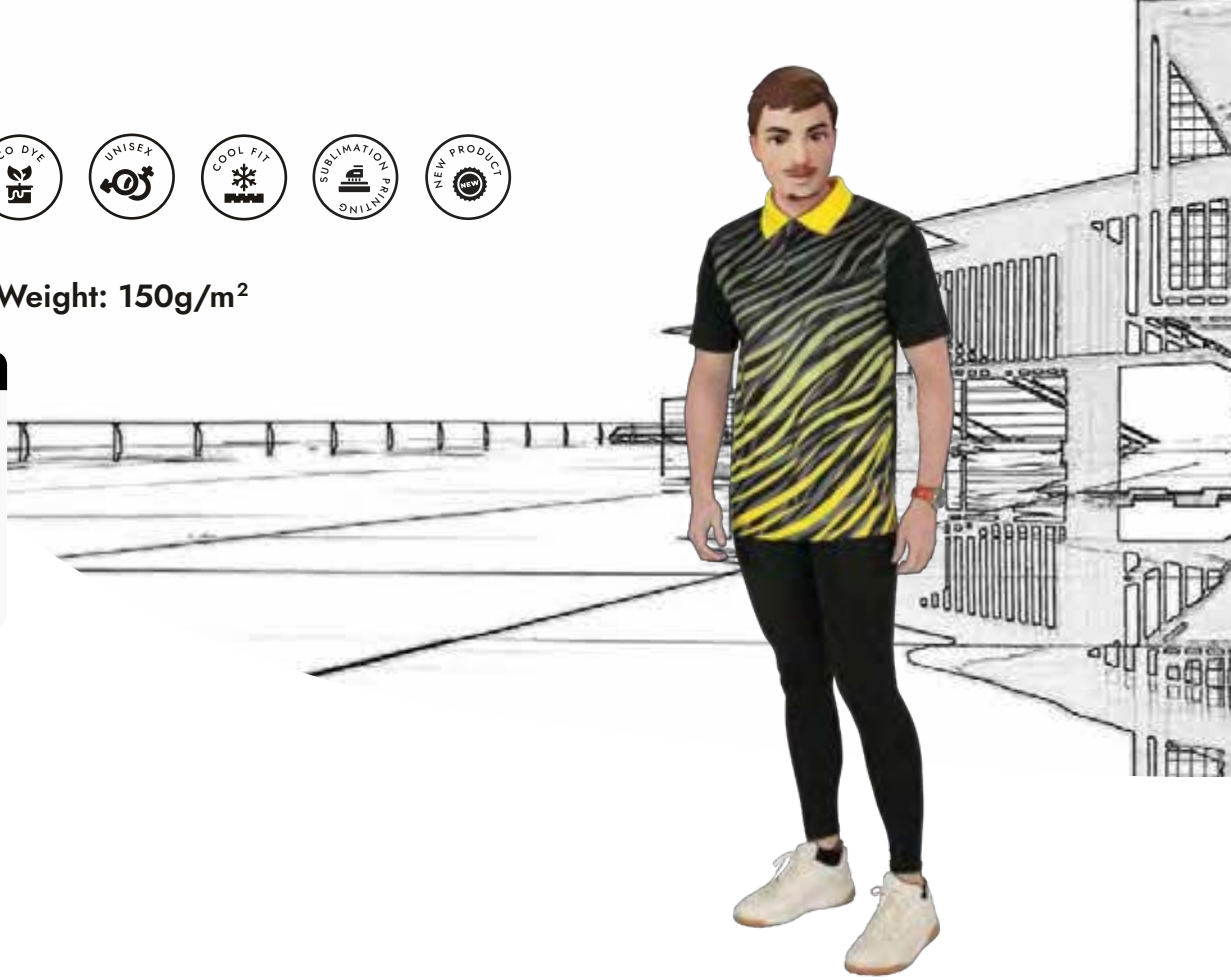

QD71

100% Polyester Interlock

Weight: 150g/m²

SIZE	SHOULDER	CHEST	SLEEVE	LENGTH
XS	16"	36"	7.5"	26"
S	17"	38"	8"	27"
M	18"	40"	8.5"	28"
L	19"	42"	9"	29"
XL	20"	44"	9.5"	30"
2XL	21"	46"	10"	31"
3XL	22"	48"	10.5"	32"

Sizes may vary +/- 5% from the actual product.

QD 7101

Navy