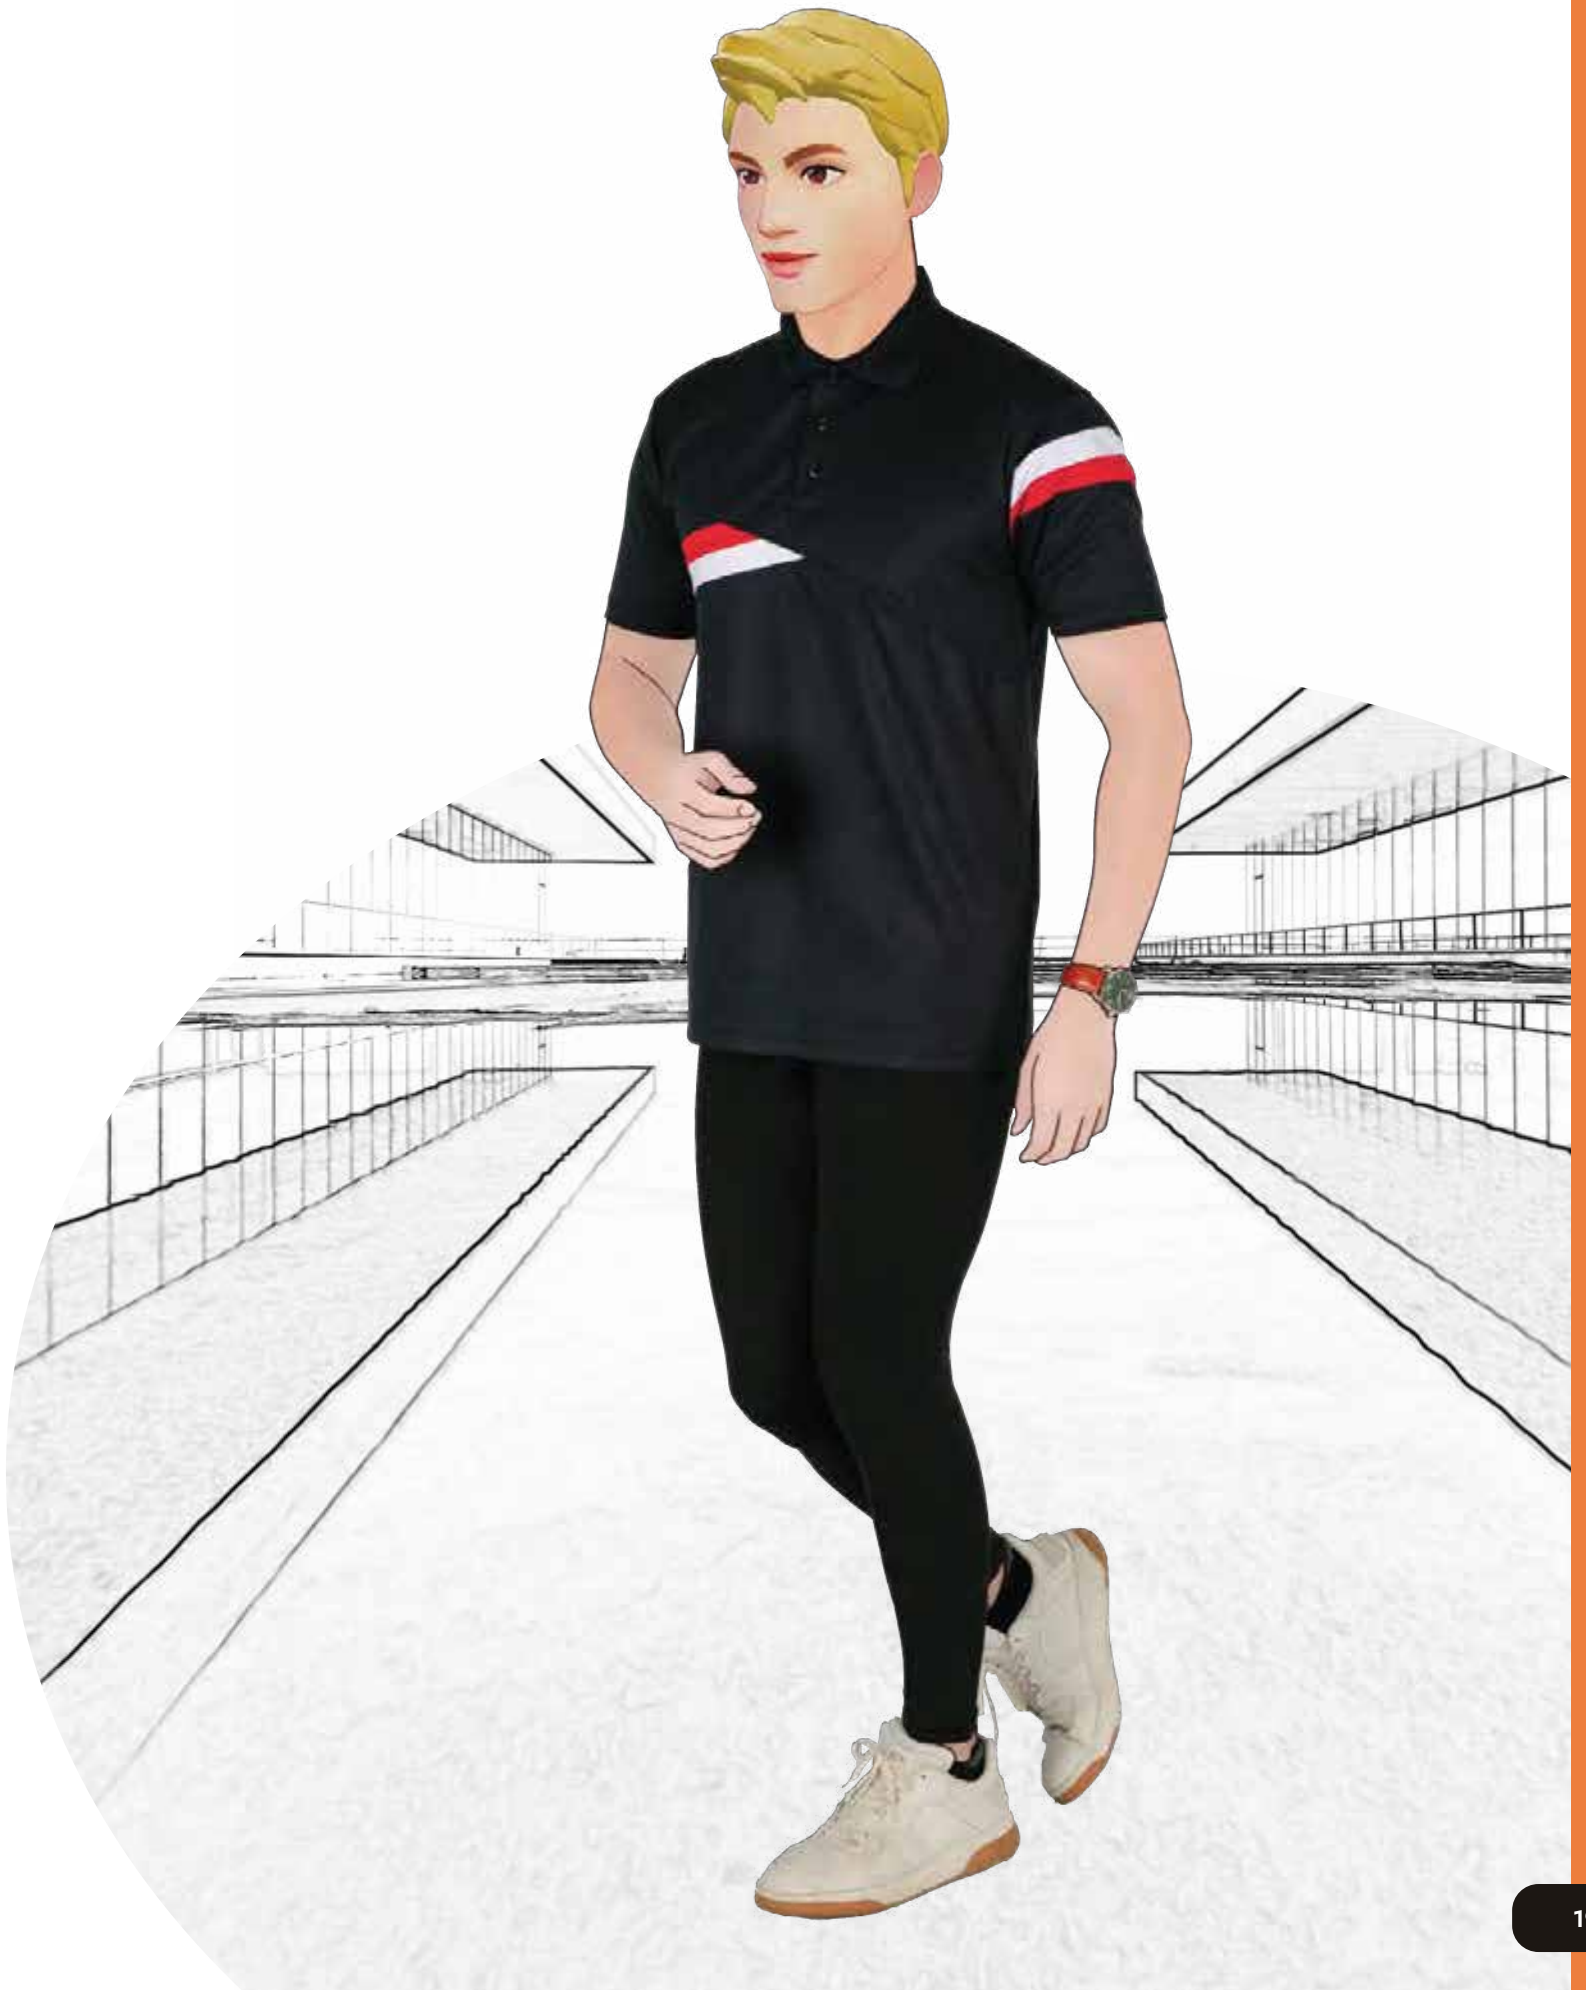

QD 6981

Midnight Green / Grey / White

QD69

QUICK DRY

QD66

100% Polyester

Weight: 140g/m²

SIZE	SHOULDER	CHEST	SLEEVE	LENGTH
XS	16"	36"	7.5"	25"
S	17"	38"	8"	26"
M	18"	40"	8.5"	27"
L	19"	42"	9"	28"
XL	20"	44"	9.5"	29"
2XL	21"	46"	10"	30"
3XL	22"	48"	10.5"	31"